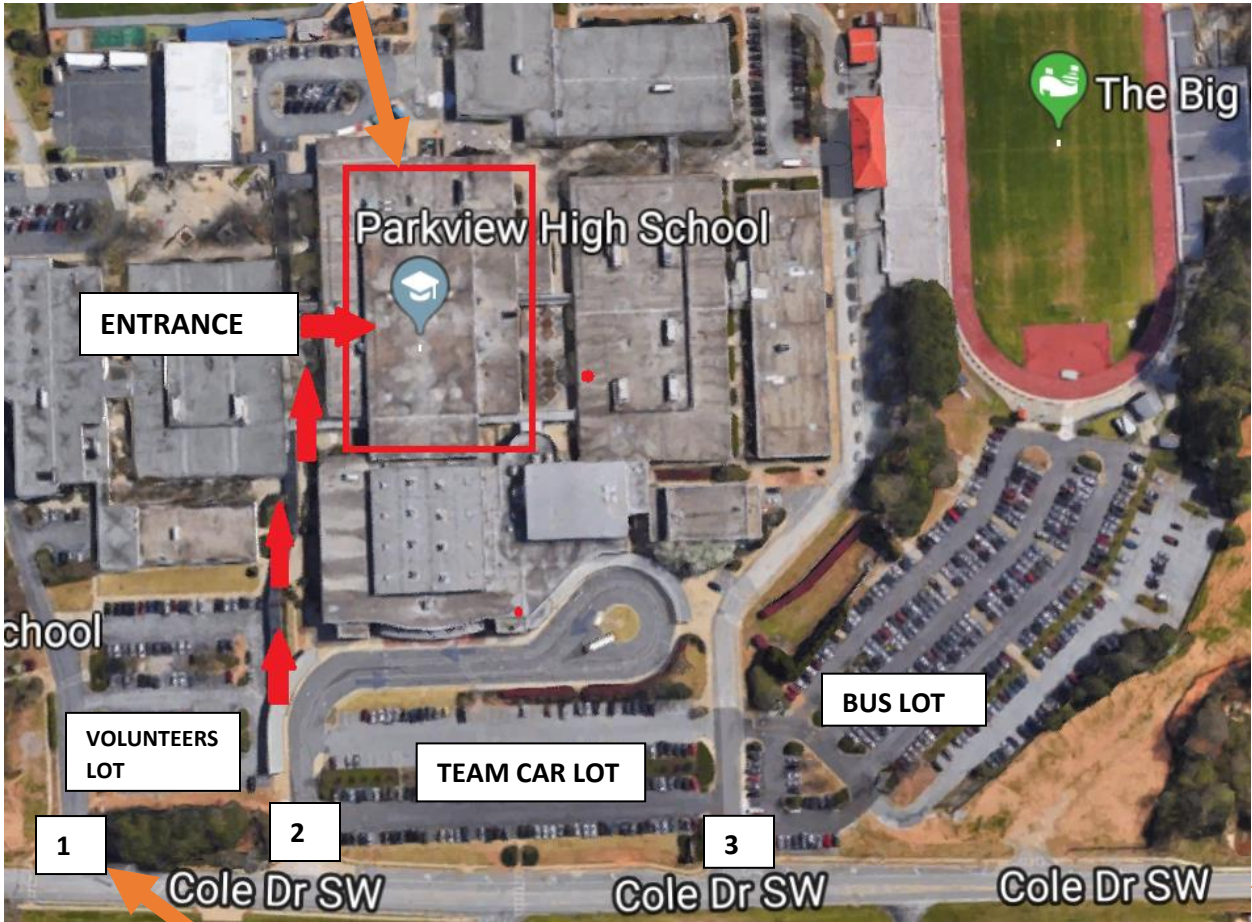

Georgia Academic Decathlon Volunteer Parking Map

Competition area

Coming from I-85/Sonesta/Arcado Rd.

***All VOLUNTEERS use driveway 1 to park in Volunteers Lot.**

Look for the Welcome sign. *Follow pathway / signs (red arrows) up to competition ENTRANCE (marked with red arrow). Please only enter the building at the entrance marked on this map. No other entrances will get you to where you need to be.

Coming from Five Forks Trickum Rd./Stone Mtn.