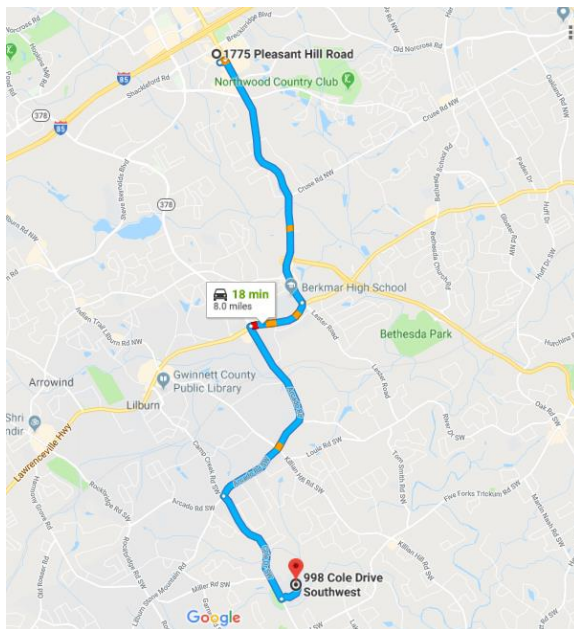

## STATE COMPETITION

**Directions to Sonesta Gwinnett Place Atlanta**  
 (1775 Pleasant Hill Road, Duluth, GA, USA 30096)  
 800.SONESTA or 770.923.1775

**From Atlanta:**  
 Take I-85 North to Exit 104/Pleasant Hill Road. Turn right and go .5 mile. The Sonesta Gwinnett Place Atlanta hotel is on the right.

**Directions to Parkview High School (998 Cole Rd SW, Lilburn GA 30047) from Sonesta Gwinnett Place:**  
 Turn right on Pleasant Hill Rd. Travel approximately 3.5 miles. Turn right on Hwy 29/Lawrenceville Hwy. Turn left on Arcadio Rd NW. Turn left on Cole Dr SW. Parkview will be approximately 1.5 miles on left.

Buses drop off decathletes at walkway (red arrows on Parkview map). Park busses in the stadium lot. Cars may park in any of the front lots.