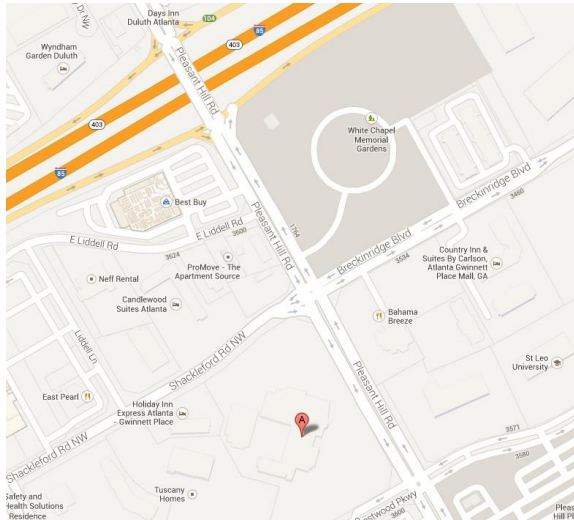

## STATE COMPETITION

**Directions to Sonesta Gwinnett Place Atlanta**  
 (1775 Pleasant Hill Road, Duluth, GA, USA 30096)  
 800.SONESTA or 770.923.1775

**From Atlanta:**  
 Take I-85 North to Exit 104/Pleasant Hill Road. Turn right and go .5 mile. The Sonesta Gwinnett Place Atlanta hotel is on the right.

**Directions to Parkview High School (998 Cole Rd SW, Lilburn GA 30047) from Sonesta Gwinnett Place:**  
 Turn right on Pleasant Hill Rd. Travel approximately 3.5 miles. Turn right on Hwy 29/Lawrenceville Hwy. Turn left on Arcadio Rd NW. Turn left on Cole Dr SW. Parkview will be approximately 1.5 miles on left.

Buses drop off decathletes at walkway (red arrows on Parkview map). Park busses in the stadium lot. Cars may park in any of the front lots.