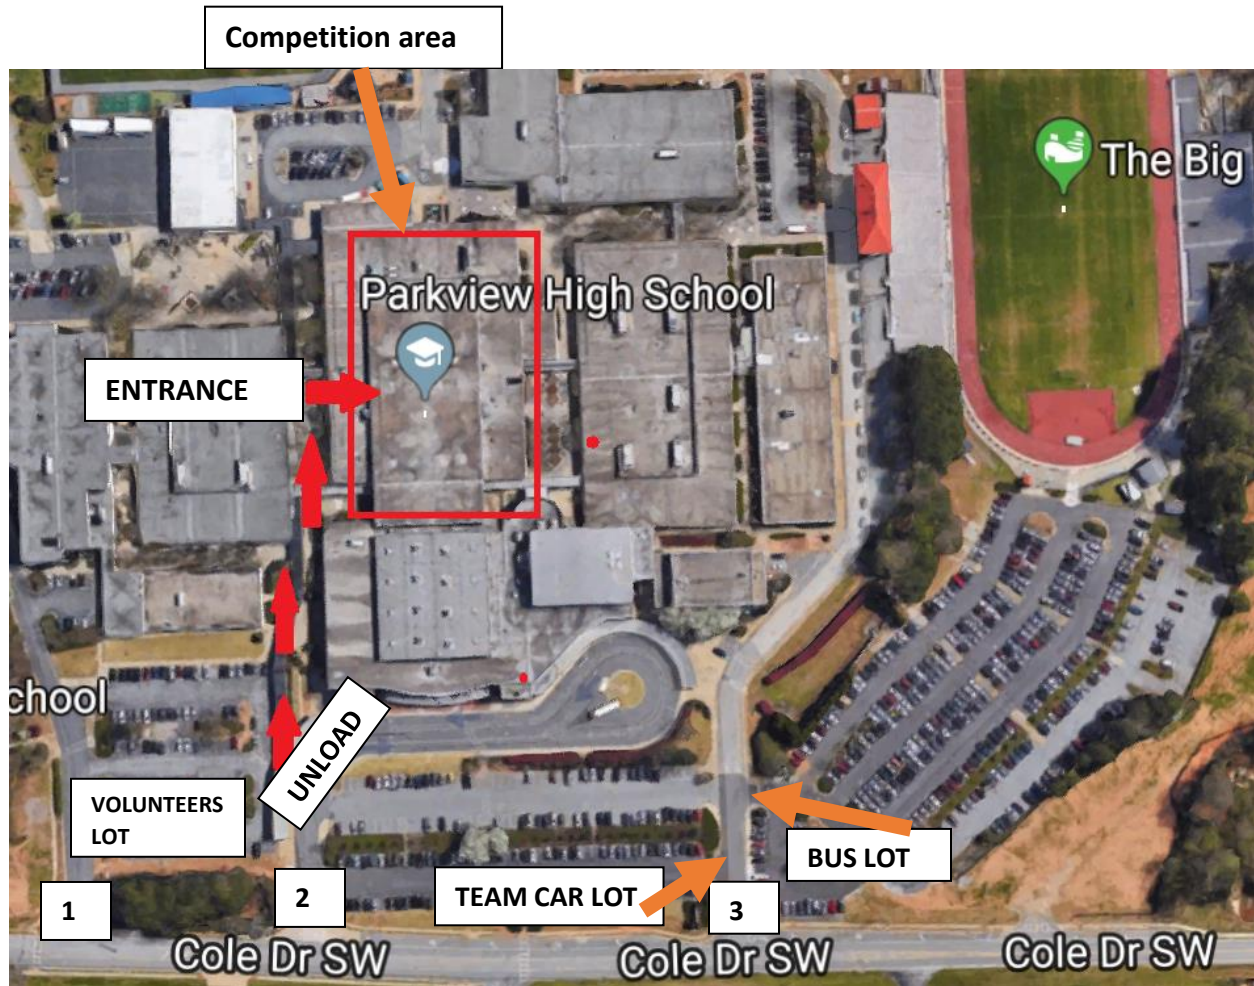

# Georgia Academic Decathlon Team Unload and Parking Map

Coming from I-85/Sonesta/Arcado Rd.

**\*All vehicles follow driveway 2 to unload students by Welcome banner. Bus parking is driveway 3. Follow GAD Bus Parking signs. DO NOT continue behind school! No room for bus to turn around!**

**\*Team Car Parking is in Front of school – After unloading go to driveway 3 and follow GAD Team Parking signs.**

**\*Follow pathway / signs from UNLOAD area up to competition ENTRANCE.**

Coming from Five Forks Trickum Rd./Stone Mtn.